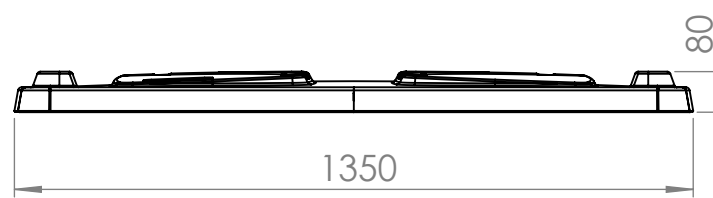

ALTO 1400 LID

Superior handling & storage solutions

Dolav plastic products cooperative society LTD
Kibbutz Dvir, M.P Hanegev 8533000, Israel

+972-72-2450-700 +972-8-9111700
dolav@dolav.com dolav.com

Catalogue No: 500500
Dimension Tolerance: 1%